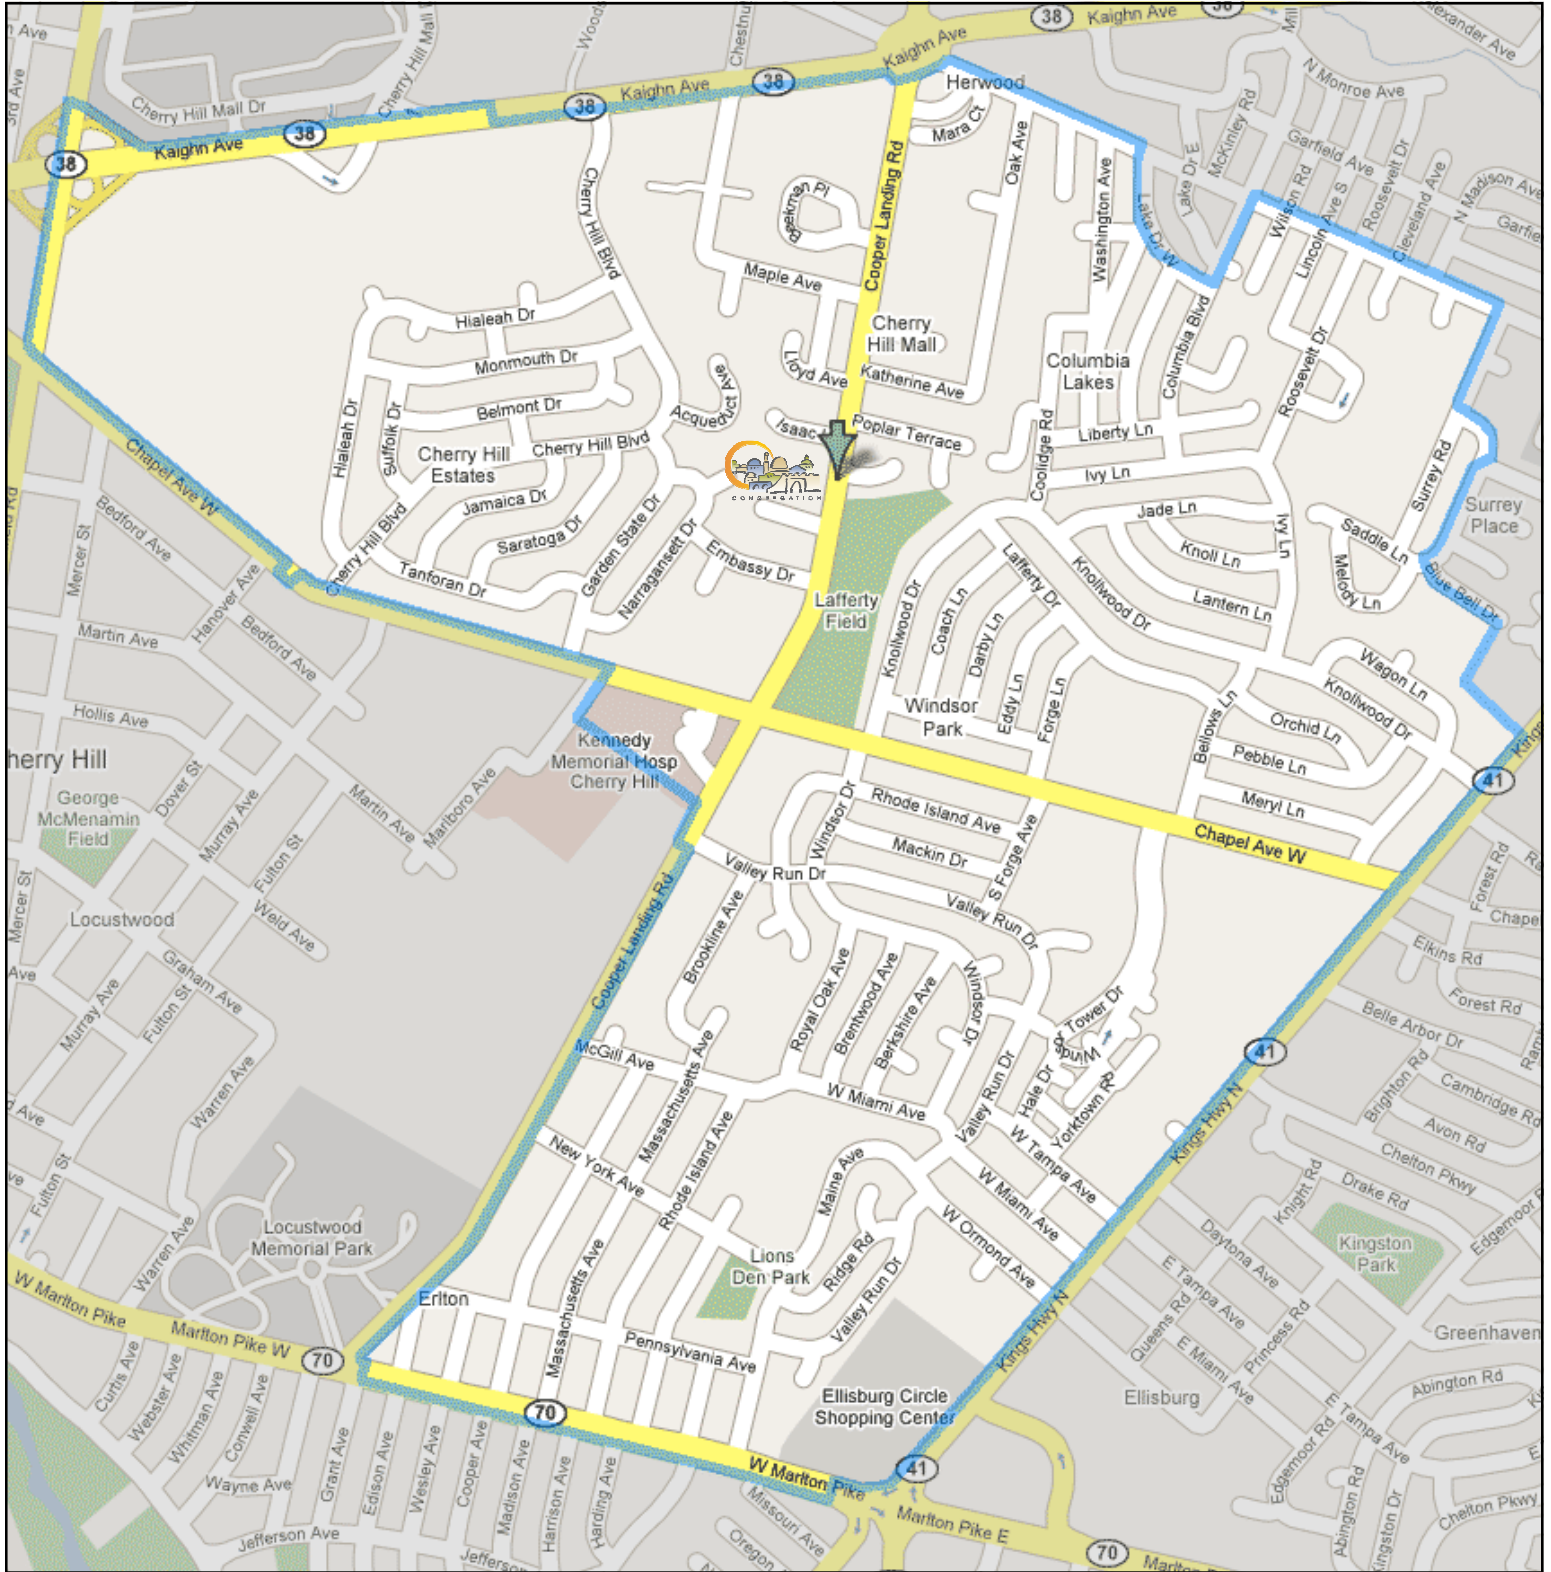

Cherry Hill West Side Eruv

Congregation Sons of Israel

720 Cooper Landing Road

Cherry Hill, NJ 08002

856-667-9700

www.sonsofisraelnj.com

Contact Rabbi Ephraim Epstein with any questions pertaining to Eruv border areas at rabbiepstein@sonsisrael.com.